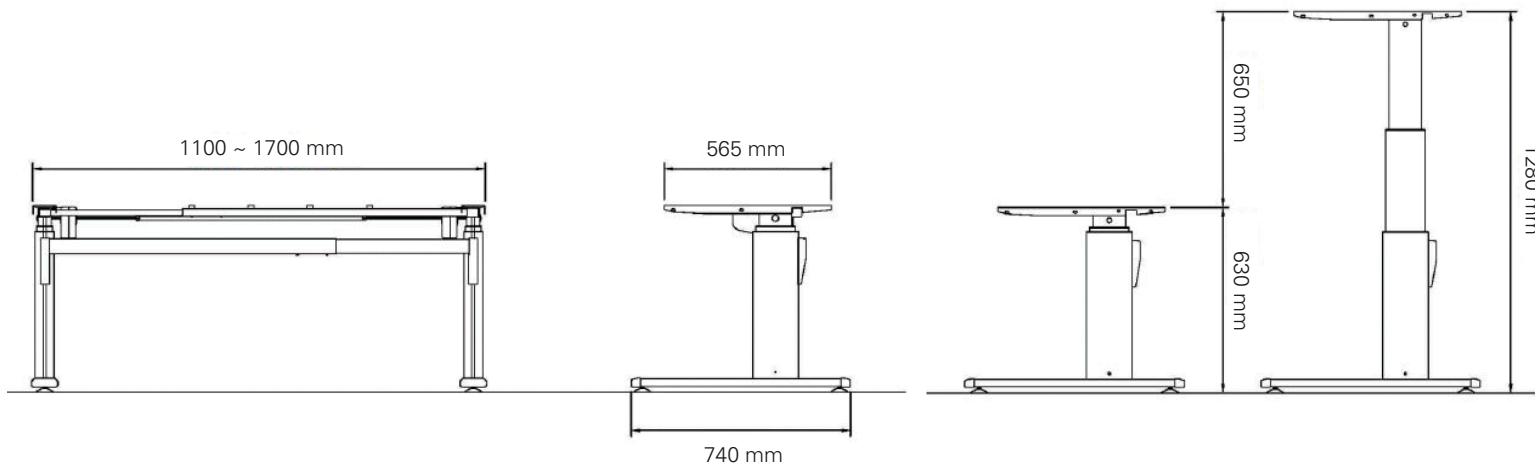

Aluforce Pro 270 GT

Dual step, sit-stand height electrically adjustable

Height (mm)	min 630 / max. 1280
Stroke (mm)	650
Speed (mm/s)	43
Width (mm)	min. 1100 / max. 1700
Depth of feet (mm)	740
Dynamic capacity (kg)	80
Noise dB(A)	<50
Power	V 240 / standby (W) 0,4
Plug type	Replaceable
Weight (kg)	30

Legs and feet made of powder coated aluminium.
Top supports & crossbar made of powder coated steel.
Softstart & -stop function.

Surface color

Black	●
White	○
Silver	●

Packing dimension single unit

1110 x 260 x 190 (LxWxH - mm)

Packing dimension pallet (24 frames)

1140 x 1120 x 1200 (LxWxH - mm)

Accessories

For further information see the accessories section of this catalogue.

VISIONLIFT
INSIDE

actiforce