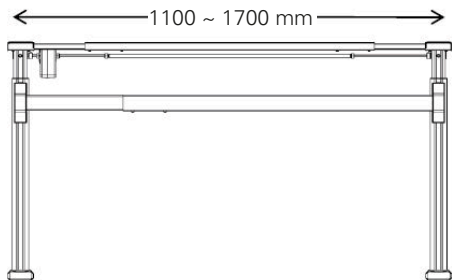

Steelforce Pro 150 M

Single step, sit-stand height electrically adjustable

Height (mm)	min. 695 / max. 1115
Stroke (mm)	420
Speed (mm/s)	23
Width (mm)	min. 1100 / max. 1700
Depth of feet (mm)	750
Dynamic capacity (kg)	60
Noise dB(A)	<50
Power	V 240
Plug type	Euro
Weight (kg)	25

Legs, feet, top supports & crossbars made of powder coated steel.

Surface color

Silver ●

Purchase code

H130X300630204EU

Packing dimension single unit

1110 x 280 x 190 (LxWxH - mm)

Packing dimension pallet (24 frames)

1140 x 1120 x 1200 (LxWxH - mm)

Accessories

Please see the accessories section to personalise your height adjustable frame.

VISIONLIFT
INSIDE

actiforce