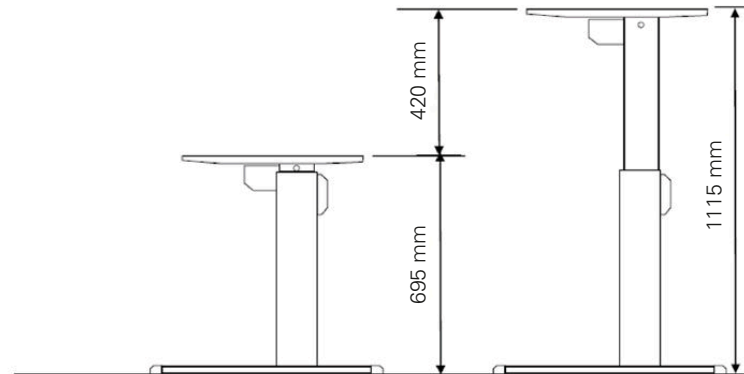

Steelforce Pro 150 M

Single step, sit-stand height electrically adjustable

Height (mm)	min. 695 / max. 1115
Stroke (mm)	420
Speed (mm/s)	23
Width (mm)	min. 1100 / max. 1700
Depth of feet (mm)	750
Dynamic capacity (kg)	60
Noise dB(A)	<50
Power	V 240
Plug type	Euro
Weight (kg)	25

Legs, feet, top supports & crossbars made of powder coated steel.

Surface color

Silver ●

Purchase code

H130X300630204EU

Packing dimension single unit

1110 x 280 x 190 (LxWxH - mm)

Packing dimension pallet (24 frames)

1140 x 1120 x 1200 (LxWxH - mm)

Accessories

Please see the accessories section to personalise your height adjustable frame.

VISIONLIFT
INSIDE

actiforce